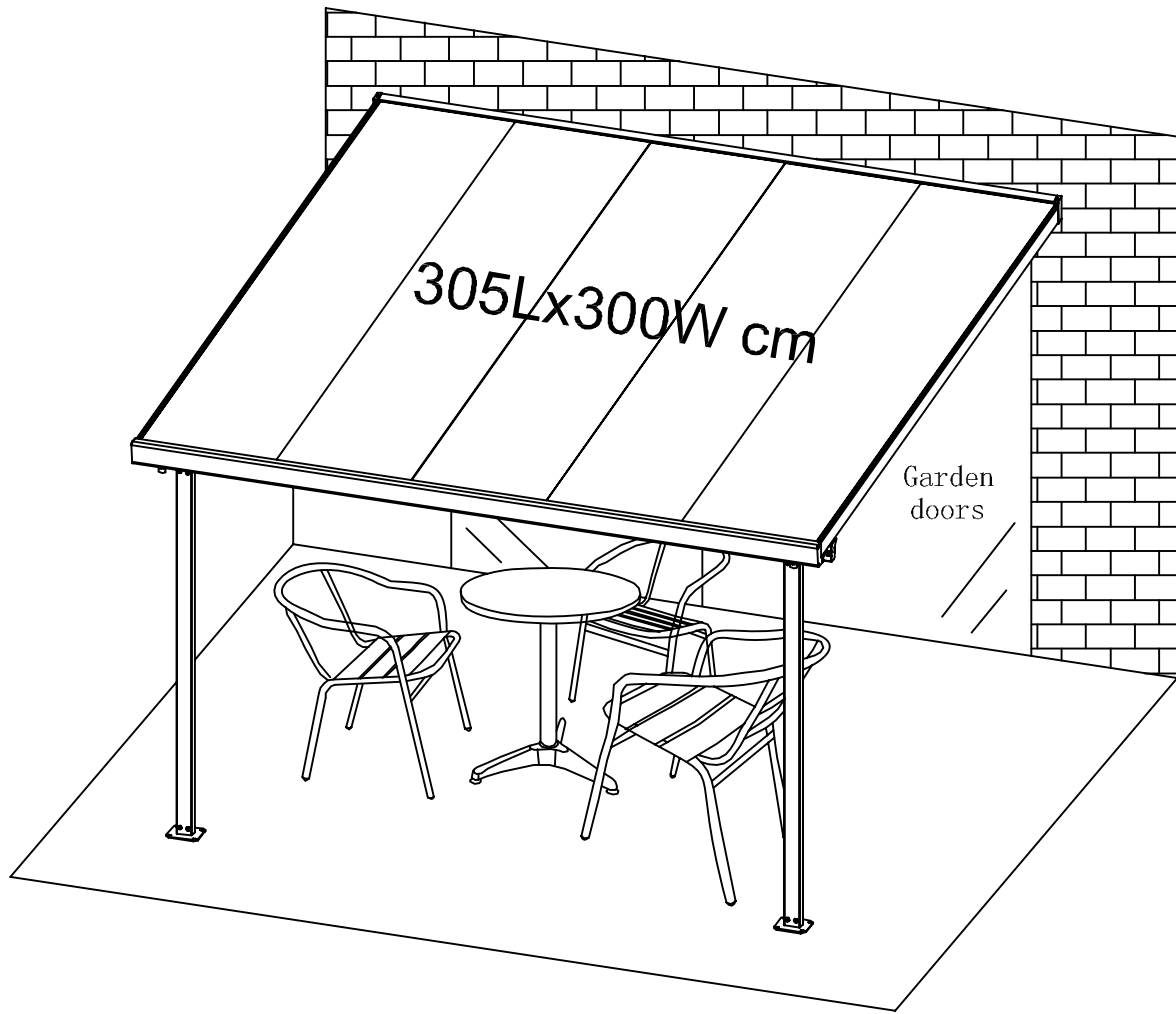

⑦ x8/x12

⑫ x8/x12

⑪ x8/x12

⑩ x8/x12

min5~max9

545Lx400W cm

Garden  
doors