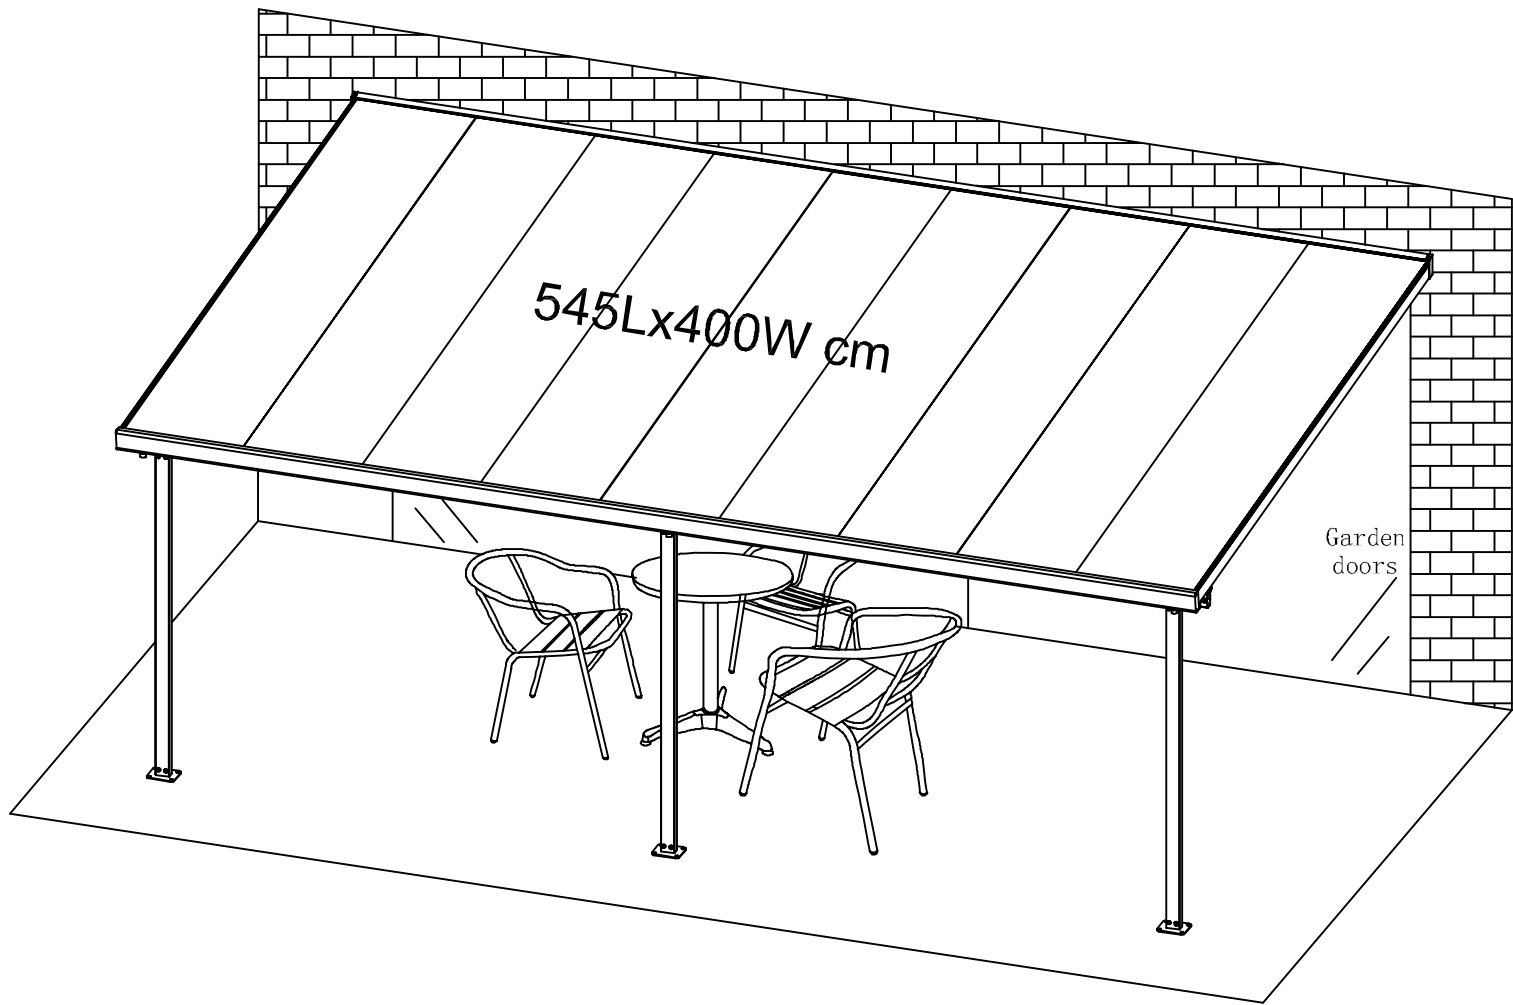

⑦ x8/x12

⑫ x8/x12

⑪ x8/x12

⑩ x8/x12

min5~max9

545Lx400W cm

Garden  
doors