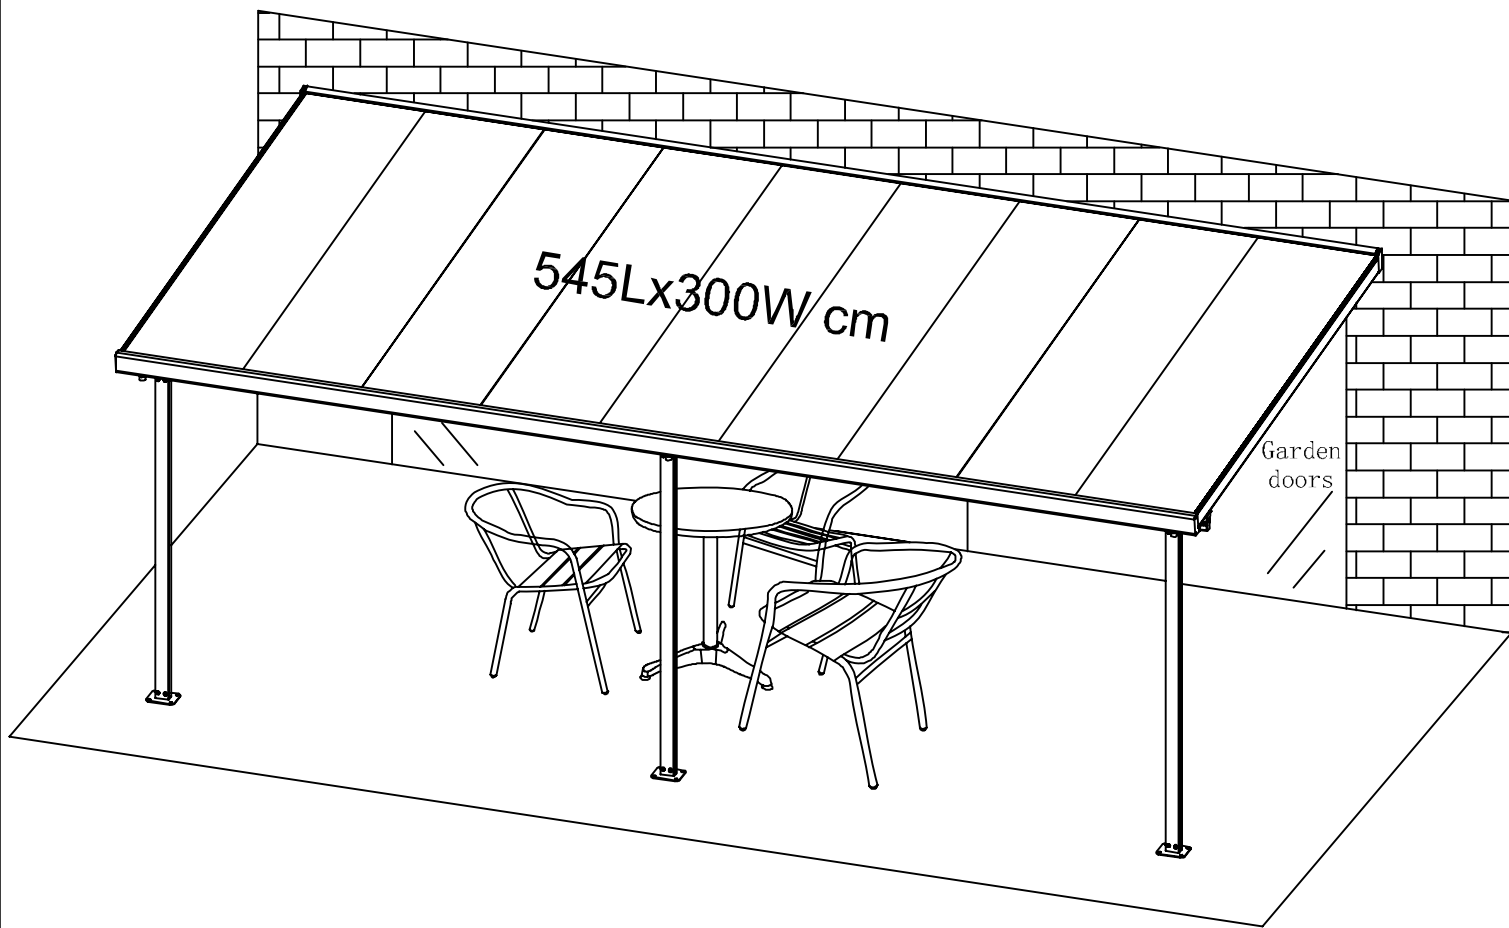

⑦ x8/x12

⑫ x8/x12

⑪ x8/x12

⑩ x8/x12

min5~max9

545Lx400W cm

Garden  
doors