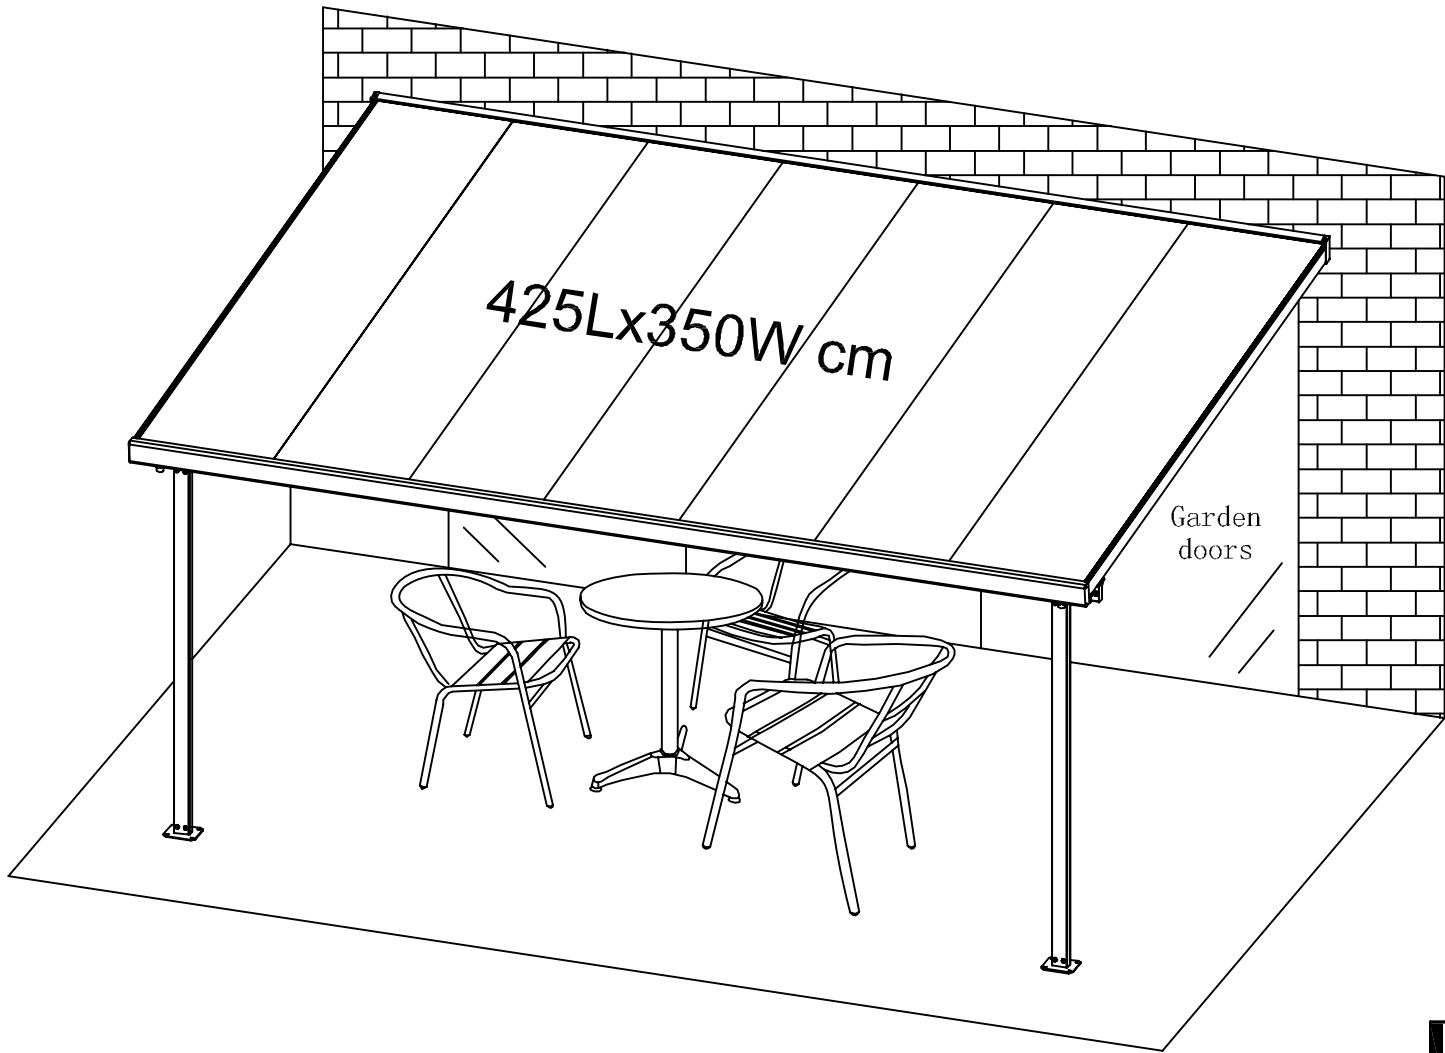

⑦ x8/x12

⑫ x8/x12

⑪ x8/x12

⑩ x8/x12

min5~max9

545Lx400W cm

Garden  
doors