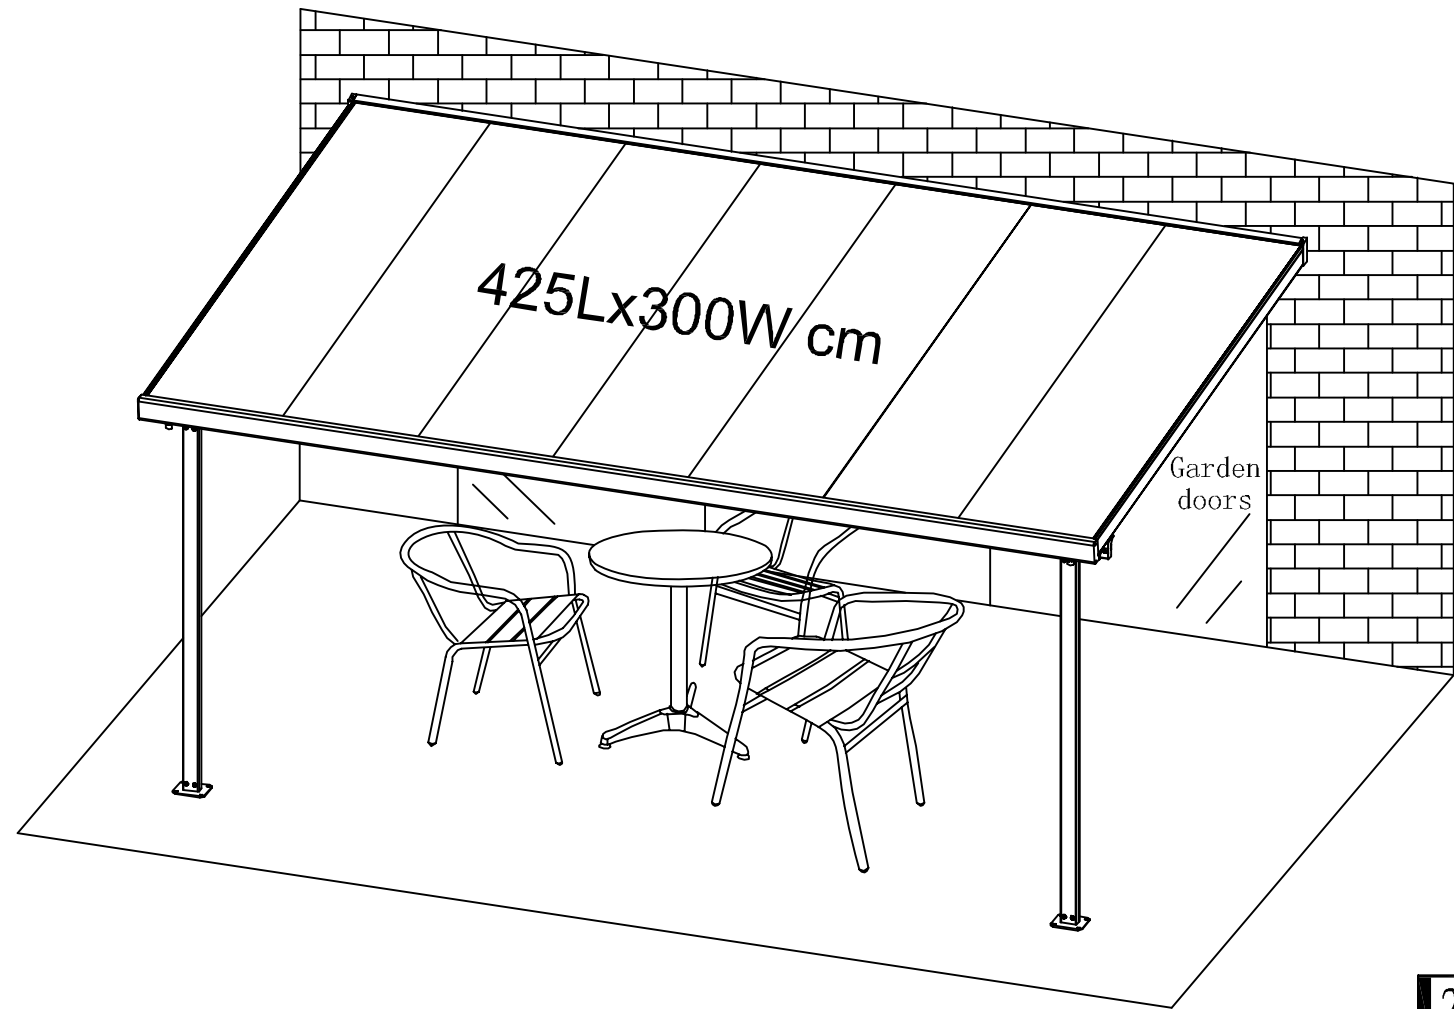

⑦ x8/x12

⑫ x8/x12

⑪ x8/x12

⑩ x8/x12

min5~max9

545Lx400W cm

Garden  
doors